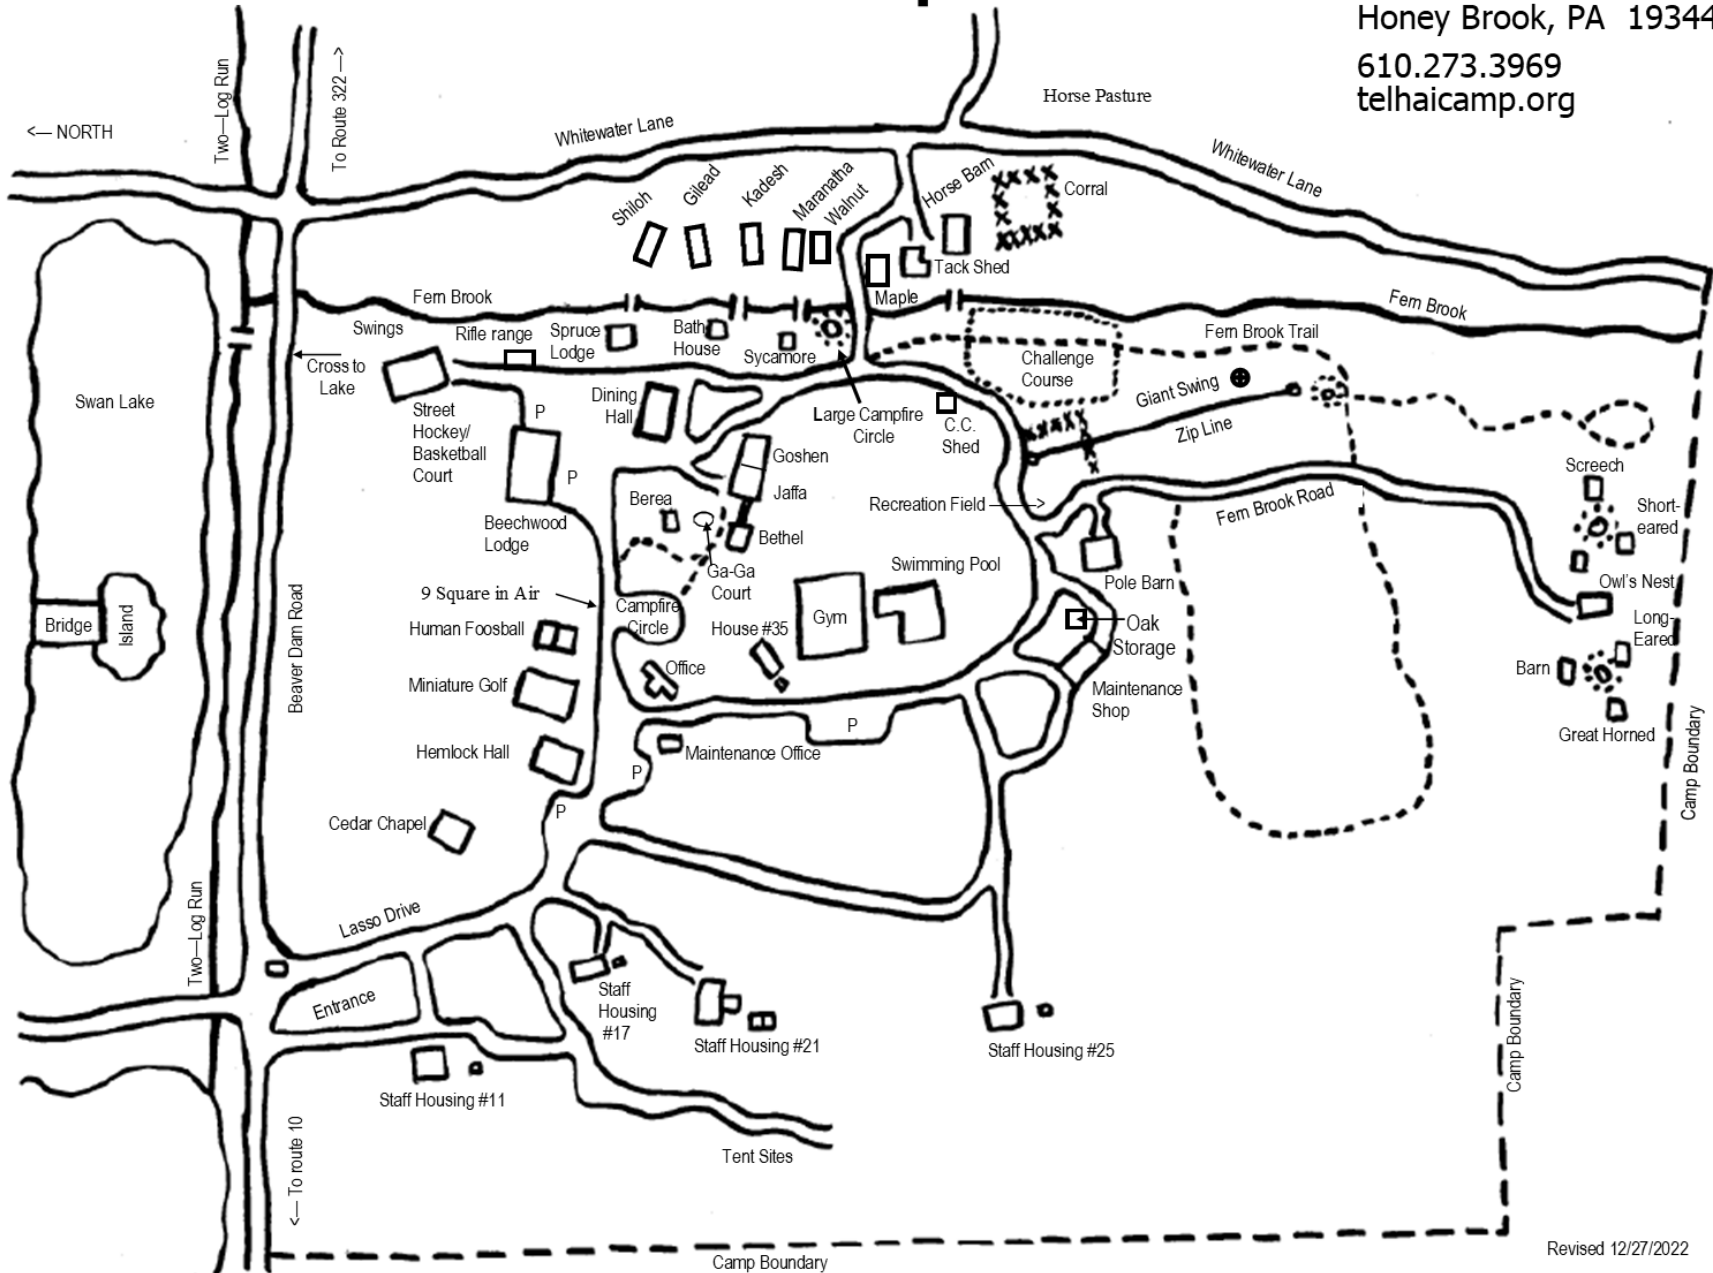

Tel Hai Camp & Retreat

31 Lasso Drive
Honey Brook, PA 19344
610.273.3969
telhaicamp.org

Revised 12/27/2022